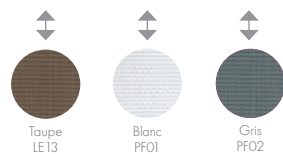

STRUCTURES
STRUCTURES
STRUCTURAS
aluminium laqué
lacquered aluminium
aluminio lacado