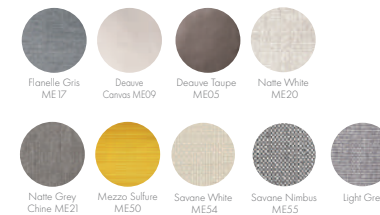

CLASSIC FABRICS

Flanelle Gris ME17   Drape Camis ME09   Drape Taupe ME05   Nette White ME20
Nette Grey Chine ME21   Mezzo Sulfure ME50   Savane White ME54   Savane Nimbus ME55   Light Grey

PREMIUM FABRICS