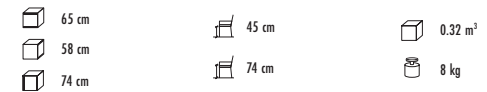

BIGROLL4

chaise repas
dining chair
silla de comedor

790€

BIGROLL4H

housses de protection
protection cover
funda de proteccion

160€

STRUCTURES
STRUCTURES
ESTRUCTURAS

aluminium laqué
lacquered aluminium
aluminio lacado

STRUCTURES
STRUCTURES
ESTRUCTURAS

tissu polyester 3D
fabric polyester 3D
poliester tejidos 3D