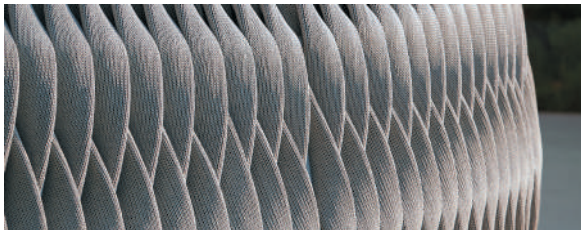

TECHNOLOGIE DES MATÉRIAUX

MATERIALS TECHNOLOGY / TECHNOLOGIA DE LOS MATERIALES

TRESSES, STRAPS, TOILES

BRAID, STRAPS, CANVAS / TRENZA, STRAPS, TELAS

TRESSE POLYESTER

BRAIDED POLYESTER
POLIÉSTER TRENZADO

Polyester revêtu de PVC afin d'empêcher l'eau de s'infiltrer. Tissage en tube autour d'une âme en caoutchouc pour une utilisation extérieure et un séchage rapide.

Polyester coated with a layer of PVC to repel water. Material wrapped around a rubber core, creating a fast-drying fabric suitable for outdoor use.

Poliéster revestido con una capa de PVC para impedir la infiltración de agua. Tejido en tubo alrededor de un alma de caucho para un uso en exteriores sin restricciones y un secado rápido.