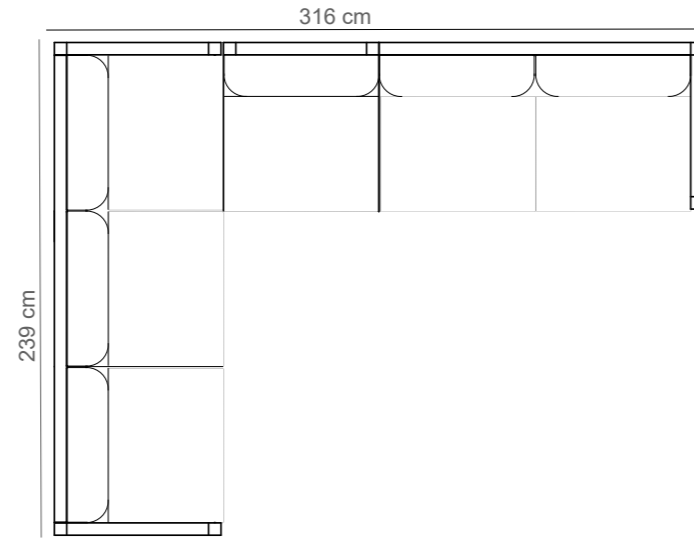

module 2: 2- seater arm-L, chair w/o arm, 3-seater