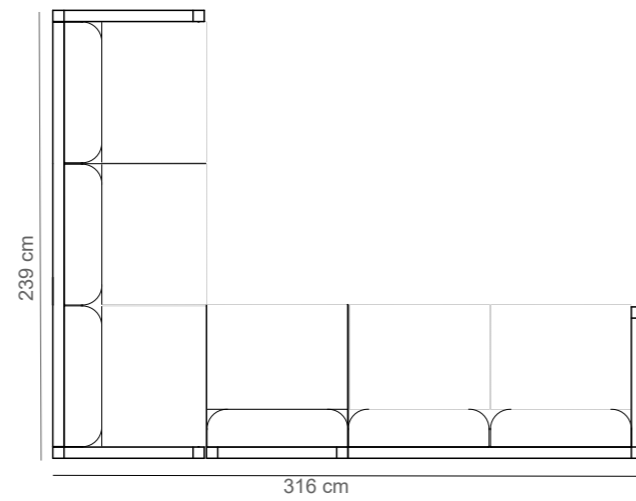

module 4: 2- seater arm-R, chair w/o arm, 3-seater