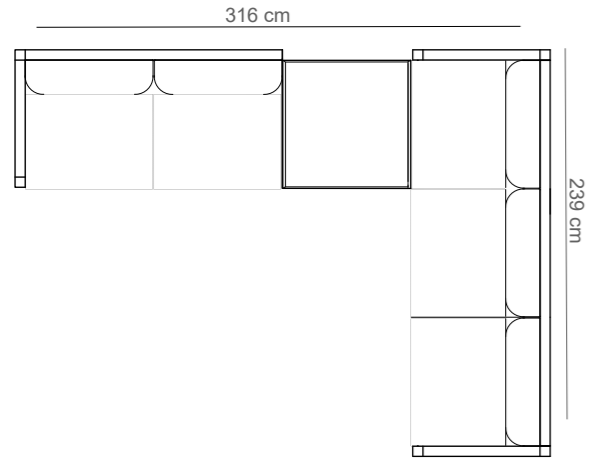

# MAXIMA LOUNGE (pg 44)

module 1: 2- seater arm-R, hocker, 3-seater

module 2: 2- seater arm-L, chair w/o arm, 3-seater

module 5: 2- seater arm-L, 3-seater

module 7: 2- seater arm-R, 2- seater arm-L, 2- seater arm-L