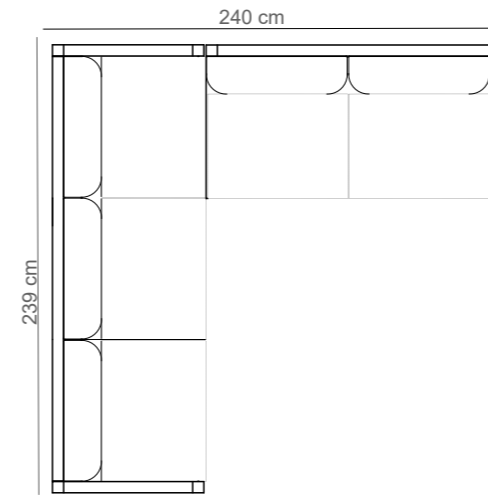

# MAXIMA LOUNGE (pg 44)

module 1: 2- seater arm-R, hocker, 3-seater

module 2: 2- seater arm-L, chair w/o arm, 3-seater

module 5: 2- seater arm-L, 3-seater

module 7: 2- seater arm-R, 2- seater arm-L, 2- seater arm-L