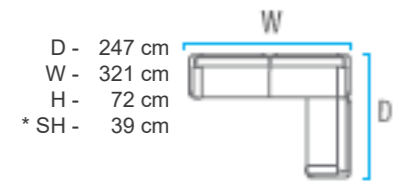

Details

All variations, sizes & codes

or

or

* SH - Seat hight
** TH - Table hight

* SH - Seat hight
** TH - Table hight