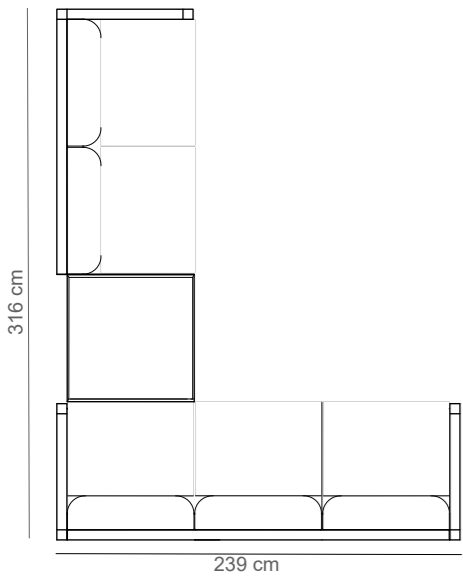

module 3: 2- seater arm-L, hocker, 3-seater