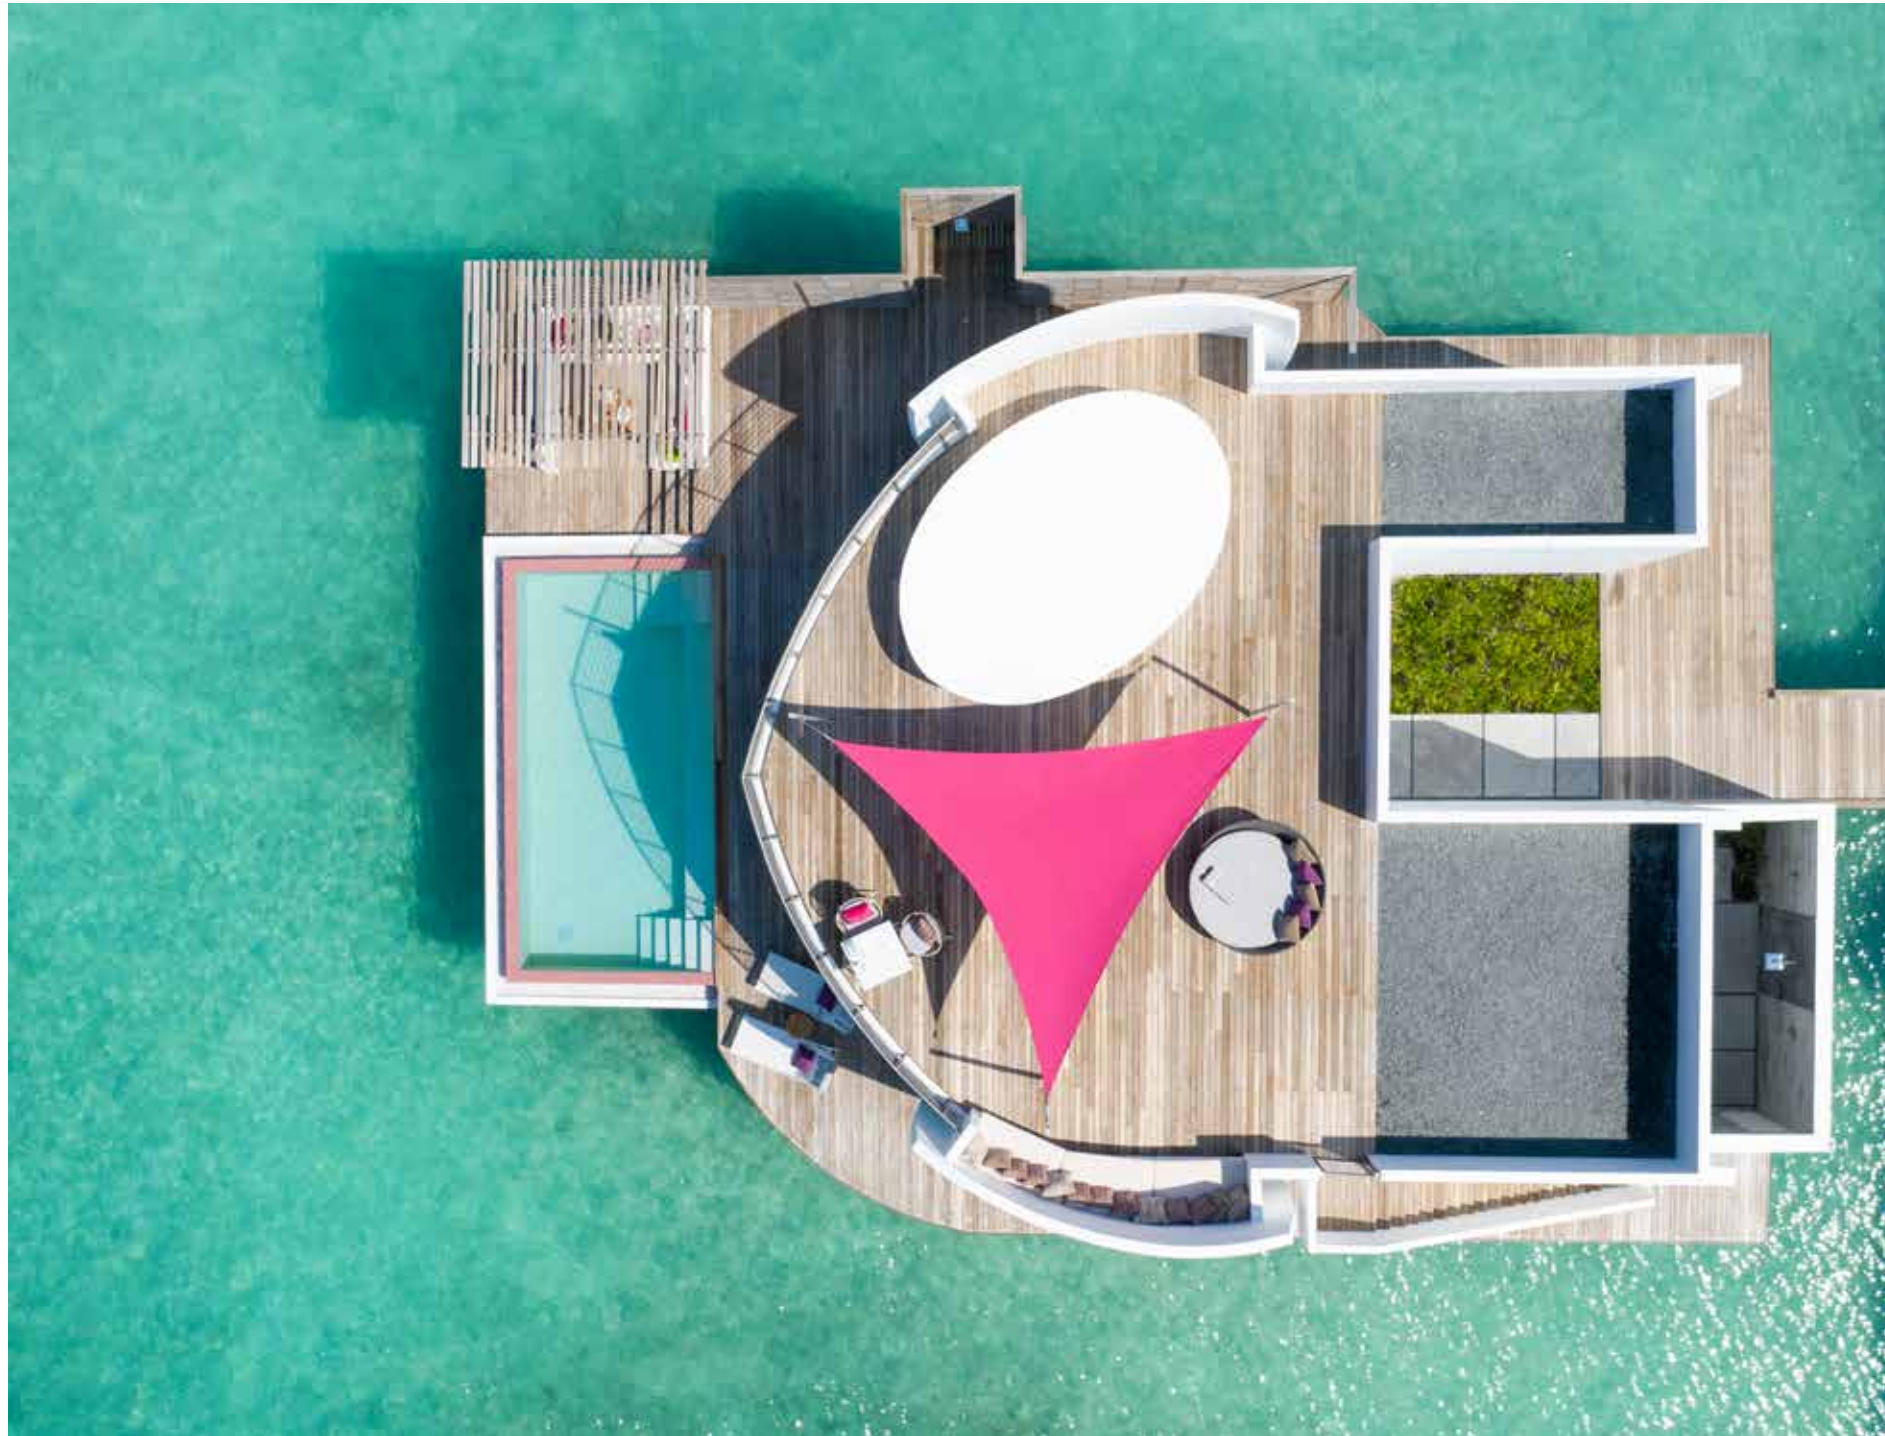

__SHADE SAILS **Ingenua** | Jumeirah, Maldives