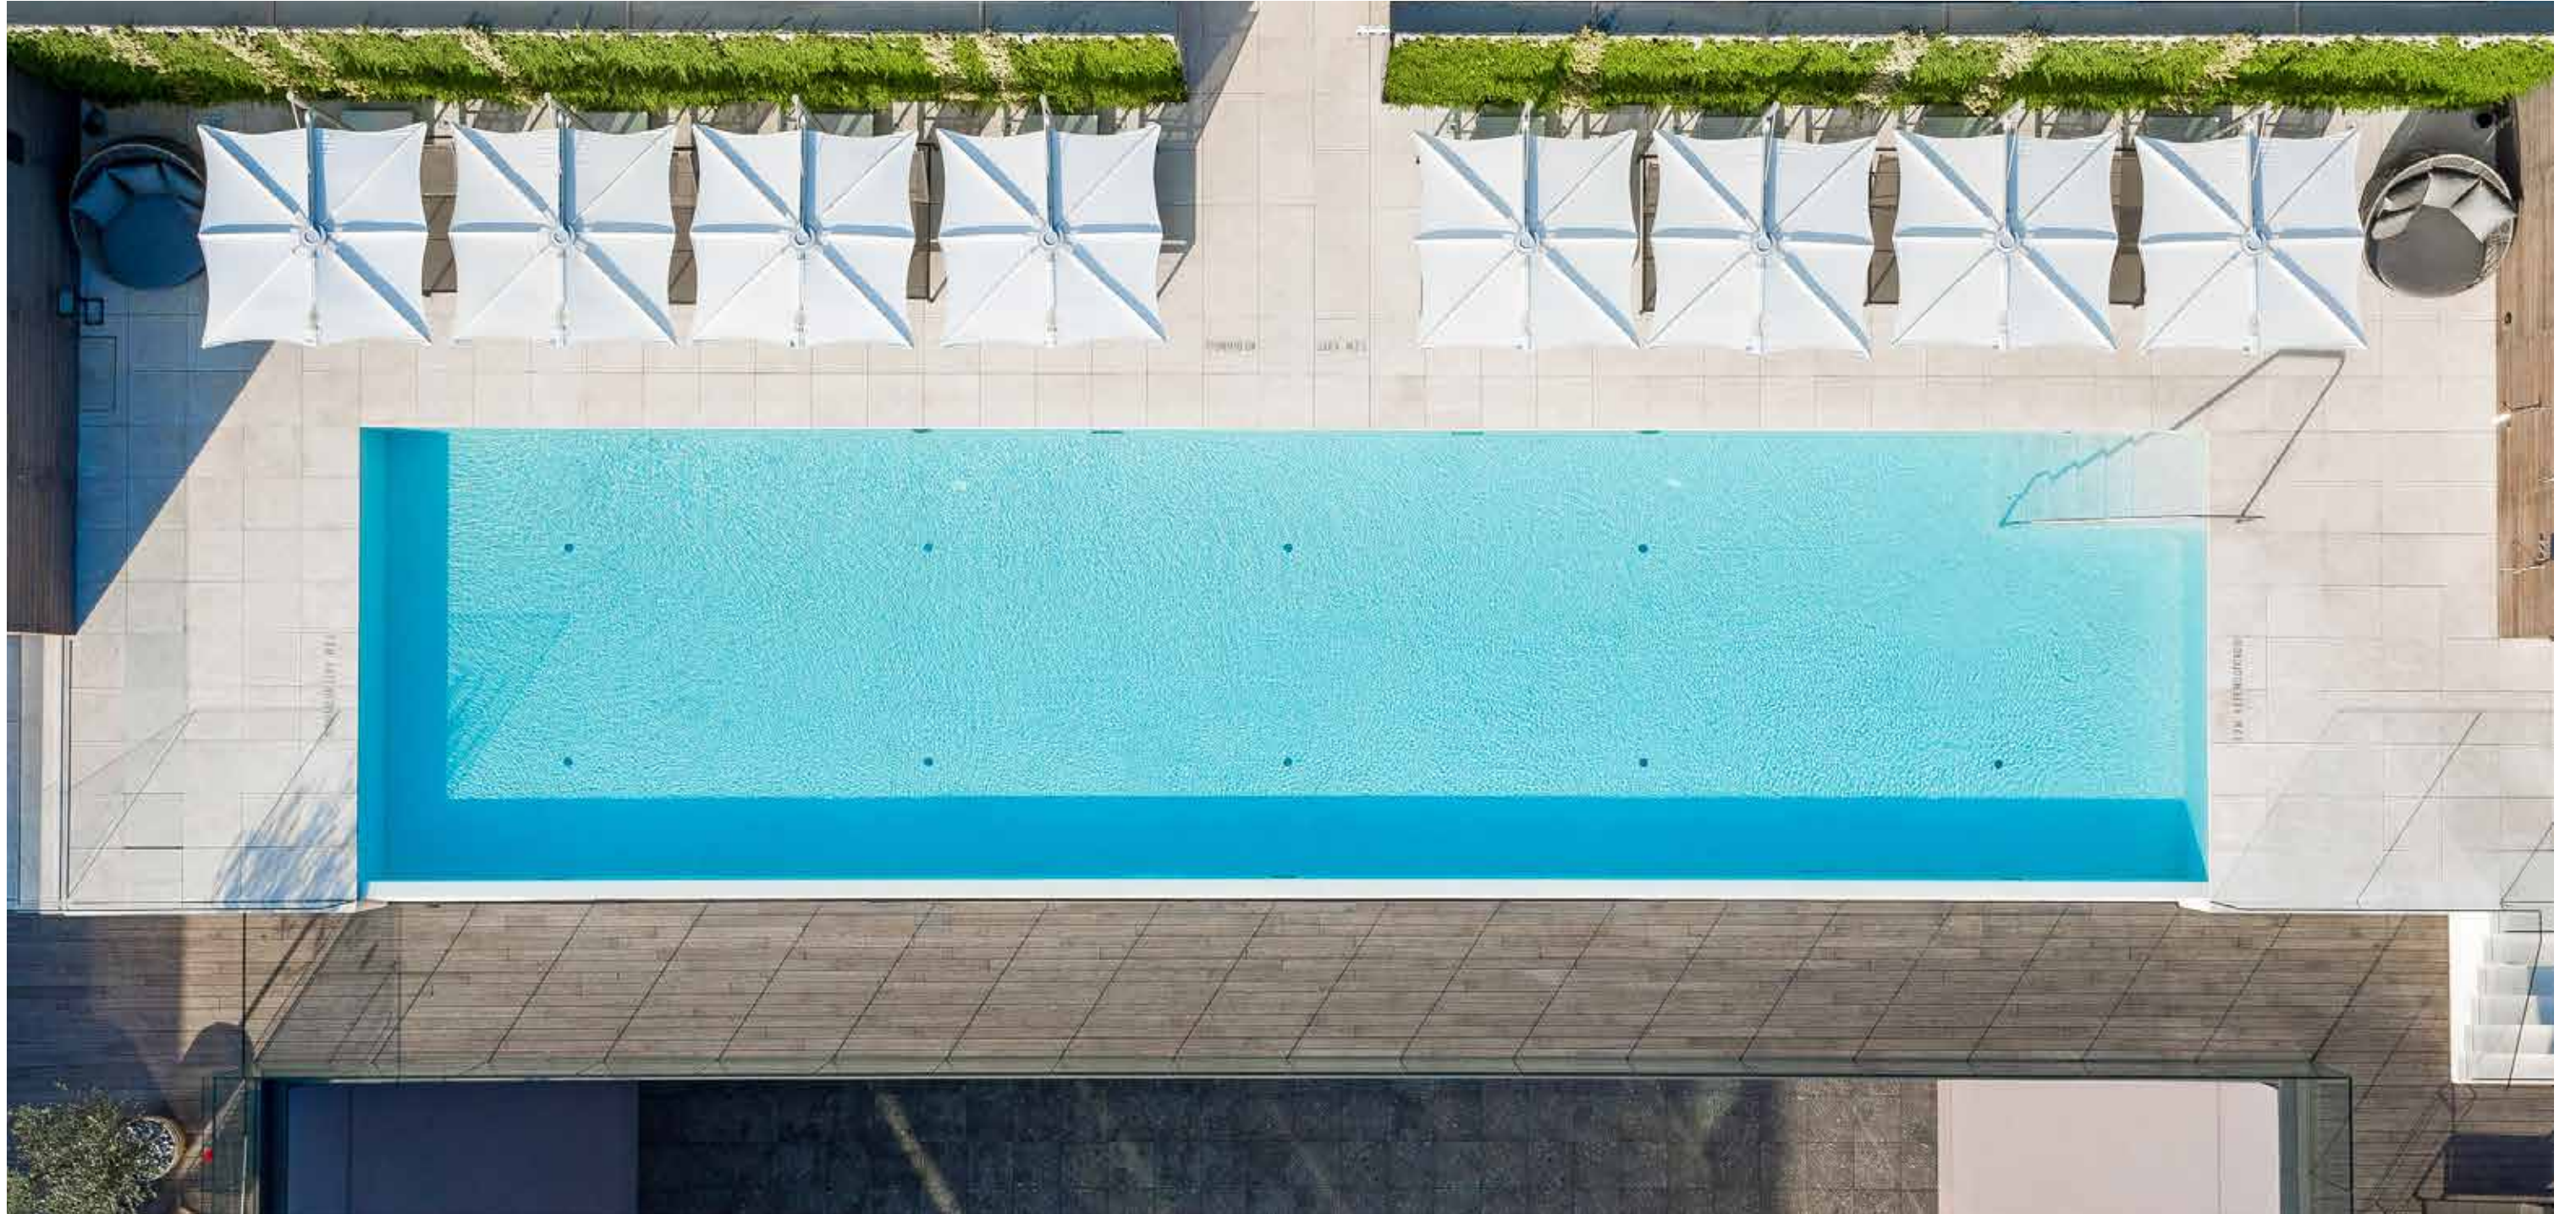

__STANDARD COLLECTION **Spectra Mono** | Hilton Como, Italy