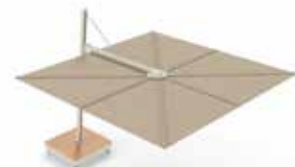

Overview UX Collection

The Umbrosa UX collection currently consists of 10 unique parasols. The parasols are only available in the combination as shown here.

Versa UX Canopy 3 x 3 m | 9'10" x 9'10" (square)

Sand

Nano UX Canopy 2.5 x 2.5 m | 8'2" x 8'2"

Versa UX Canopy 3.5 m | 11'6" (round)

Icarus UX Canopy 3 m | 9'10"

Paraflex UX Canopy 2.3 x 2.3 m | 7'6.6" x 7'6.6"

Eclisum UX Canopy 3 m | 9'10"

Infina UX Canopy 2.5 x 2.5 m | 8'2" x 8'2" (square)

Infina UX Canopy 3.5 m | 11'6" (round)

Note: Check the Umbrosa pricelist for the collections available in your country.