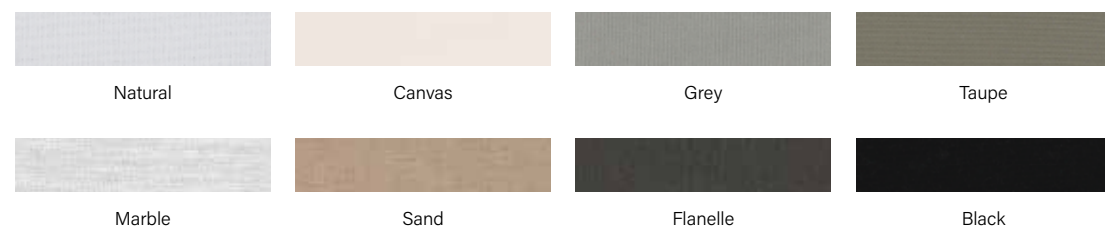

Choose your combination: color frame | canopy | base.

MODEL

Square: 9'10"

OPTIONS COLOR FRAME

OPTIONS CANOPY

OPTIONS BASE

Topplate

Frame

Some possible combinations

Note: Check the Umbrosa pricelist for the collections available in your country.

Overview Standard Collection

The Umbrosa standard collection consists of 4 collections where each model is available in 14 different canopy colors.