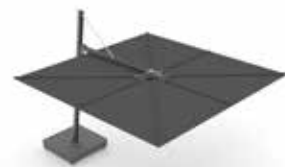

Versa UX Canopy 3 x 3 m | 9'10" x 9'10" (square)

Full Black

Architecture

Sand

Nano UX Canopy 2.5 x 2.5 m | 8'2" x 8'2"

Full Black

Architecture

Versa UX Canopy 3.5 m | 11'6" (round)