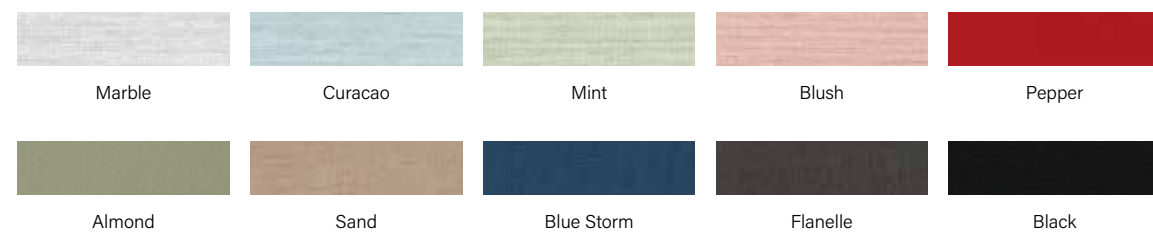

Finish:

- Alu
- Black (RAL 9005)

Triangle

Square

Rectangle

Note: Check the Umbrosa pricelist for the collections available in your country.

Overview Colors

FRAME COLORS

FABRIC COLORS

Solidum

Colorum

Umbrosa has 2 collections of parasol fabrics.

The **Solidum** colors are standard colors. The fabric is 100% Acryl and is made by Dickson.
The **Colorum** collection contains the more exclusive colors. These fabrics, also 100% Acrylic, are manufactured by Dickson (Sunbrella) or Tuvatextil (Agora).