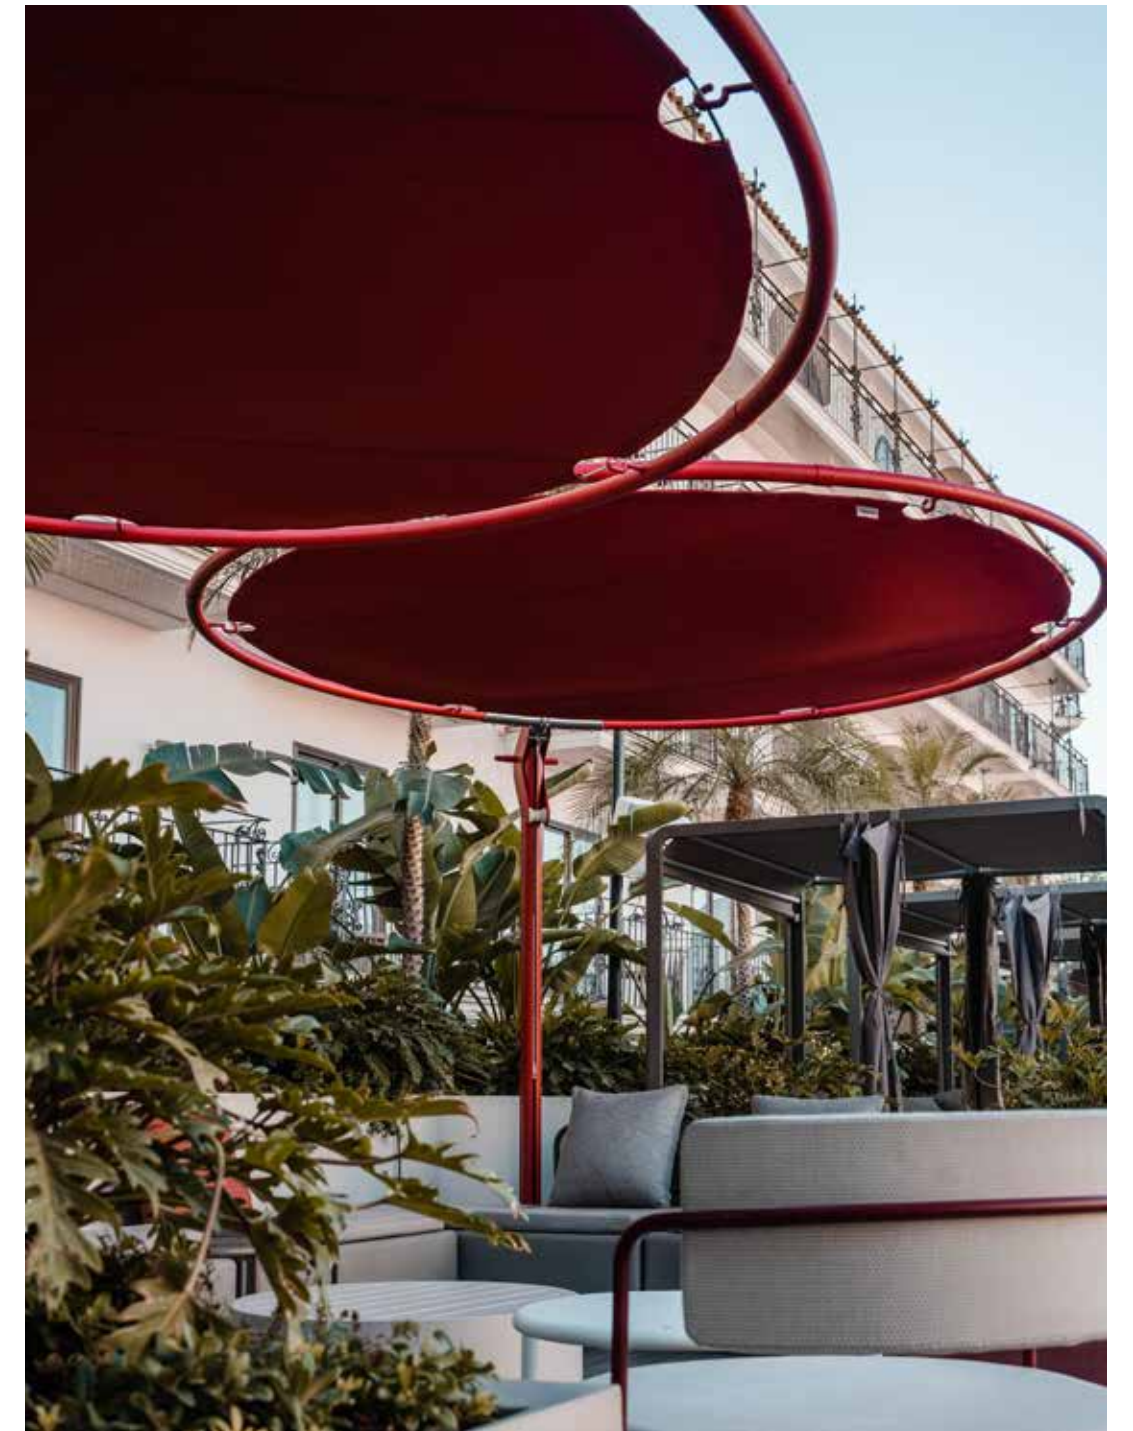

__REFERENCE PROJECTS **Eclisum custom** | Hard Rock Café, Marbella

Overview UX Collection

The Umbrosa UX collection currently consists of 10 unique parasols. The parasols are only available in the combination as shown here.