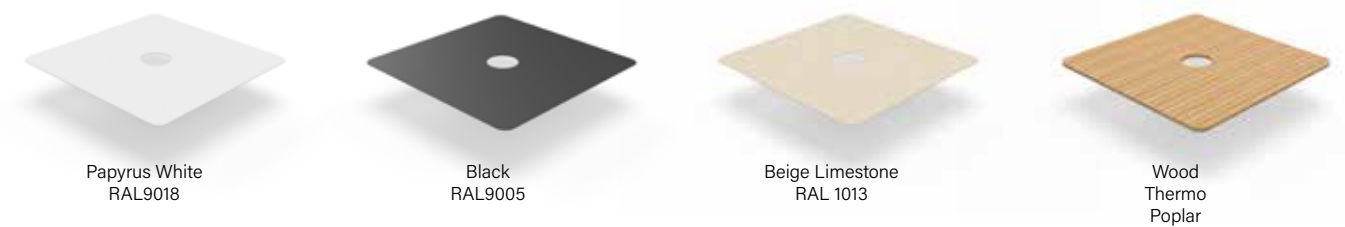

Choose your combination: color frame | canopy | base.

MODEL

Square: 9'10"

OPTIONS COLOR FRAME

OPTIONS CANOPY

OPTIONS BASE

Topplate

Frame